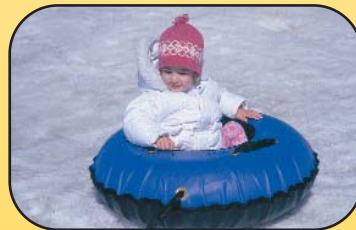

32" Single Childs Tube

What customers are saying about IDAHO SEWING...
"You guys are awesome! You always take such good care of us. I really appreciate everyone at Idaho Sewing for Sports."
Matthew Hoover, Keystone Resort

Our exclusive **Grommet System** for handles and tow leash is durable enough to resist the excessive conditions of pulling & grabbing with **NO** tear offs!